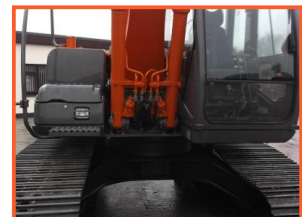

HITACHI ZX130-3

£POA

TRADE IN WELCOME

Product Details

Category/Type	Excavators
Make	HITACHI
Model	ZX130-3
Year	2013
Hours	-

Old Dublin Road, Swinford, Co Mayo, Ireland

Tel: +353 (0)94 9251209 Mob: +353 (0)87 2466111