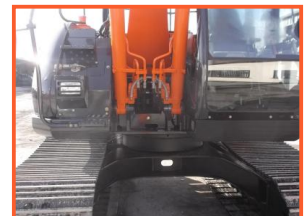

HITACHI ZX135US-5

£POA

CHOICE OF TWO

Product Details

Category/Type	Excavators
Make	HITACHI
Model	ZX135US-5
Year	2013
Hours	-

Old Dublin Road, Swinford, Co Mayo, Ireland

Tel: +353 (0)94 9251209 Mob: +353 (0)87 2466111

www.usedplantsales.eu sales@mgplant.com